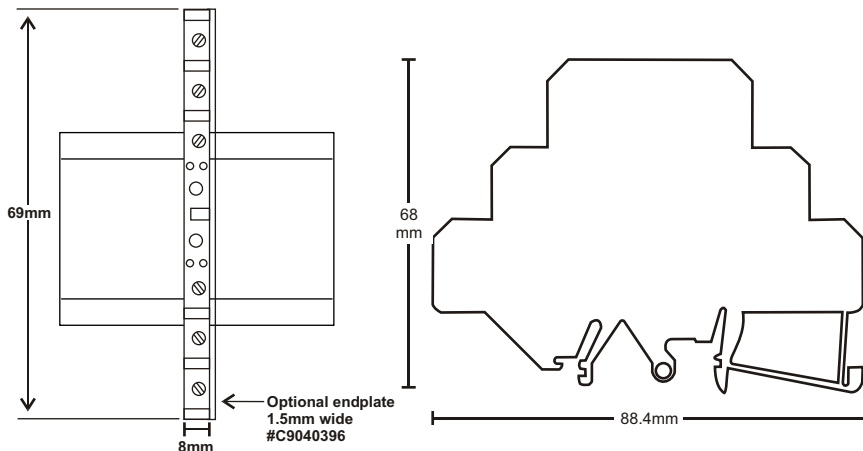

Each terminal is just 8mm wide and is color coded; orange for + terminals and blue for - terminals. An optional jumper comb can be used to bus the +, - and ground lines to minimize the installation time.

Isolated
Cat. #7919440000

Line Terminator

Non-Isolated
Cat. #7919440010

Trunk Terminal

Cat. #7919420010 or 7919420000 without test sockets

Surge Protection

Cat. #7919430000

Specifications

Accessories

Uninsulated jumper comb (58 poles)*	0545400000
Insulating sleeve	0546000000
Optional end plate	C9040396
Test plug (PS2)	029380 0000

*Jumper comb and sleeve are easily cut to length