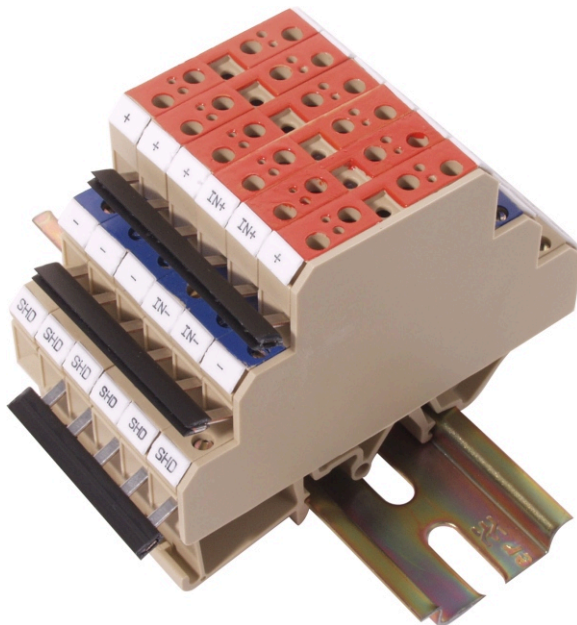

MC6 Foundation Fieldbus Interface Modules

These modules are a convenient and space saving means of connecting field devices to a Foundation Fieldbus network. Included are the following:

- Trunk terminal with test points; connections for +, - and shield as well as test sockets for diagnostic equipment
- Line Terminator; isolated version has 100 resistor and 1 μ F capacitor between + and - while non-isolated version has components between + and shield and between - and shield
- Surge Suppressor; 30 Volt MOV's between + and -, + and ground and between - and ground

Each terminal is just 8mm wide and is color coded; orange for + terminals and blue for - terminals. An optional jumper comb can be used to bus the +, - and ground lines to minimize the installation time.

Weidmüller also offers an MC6 Current Limiter that limits the current drawn by each field device with the intention of preventing a fault in one device from disrupting the entire network. Please request datasheet #99990232 for more details.