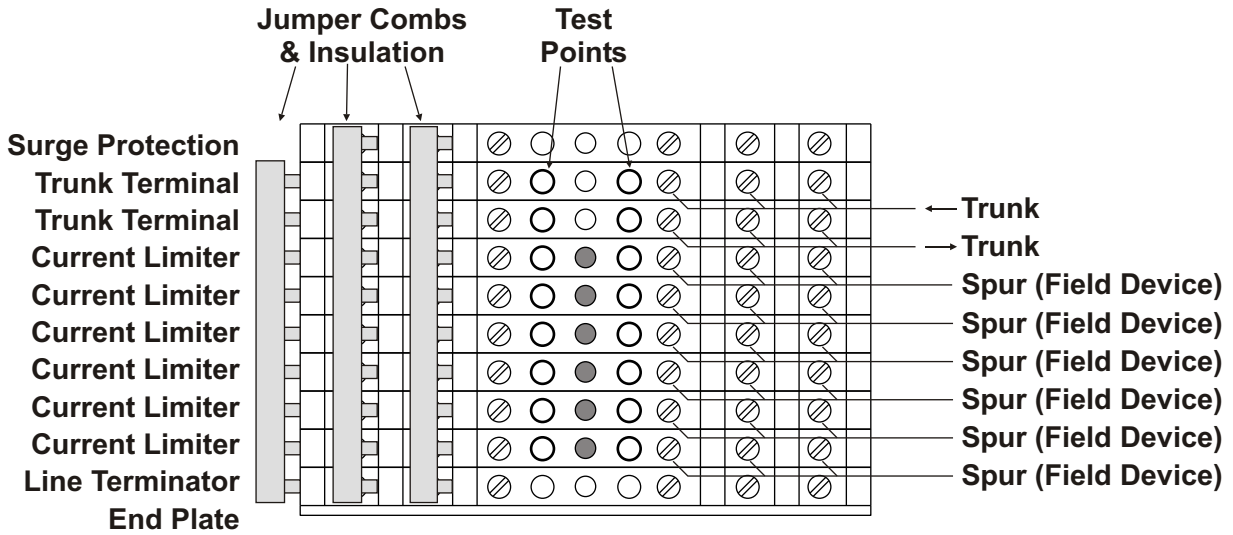

MC6 Foundation Fieldbus Interface Modules