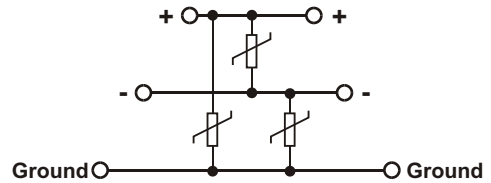

Each terminal is just 8mm wide and is color coded; orange for + terminals and blue for - terminals. An optional jumper comb can be used to bus the +, - and ground lines to minimize the installation time.

Isolated
Cat. #7919440000

Line Terminator

Non-Isolated
Cat. #7919440010

Trunk Terminal

Cat. #7919420010 or 7919420000 without test sockets

Surge Protection

Cat. #7919430000

Specifications

Accessories

Uninsulated jumper comb (58 poles)*	0545400000
Insulating sleeve	0546000000
Optional end plate	C9040396
Test plug (PS2)	029380 0000

*Jumper comb and sleeve are easily cut to length