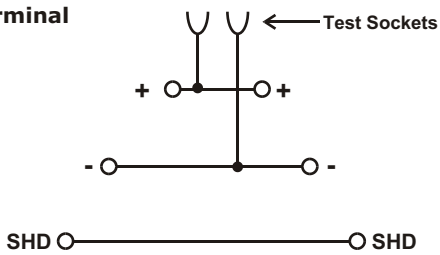

Each terminal is just 8mm wide and is color coded; orange for + terminals and blue for - terminals. An optional jumper comb can be used to bus the +, - and ground lines to minimize the installation time.

Isolated
Cat. #7919440000

Line Terminator

Non-Isolated
Cat. #7919440010

Trunk Terminal

Cat. #7919420010 or 7919420000 without test sockets

Surge Protection

Cat. #7919430000

Specifications