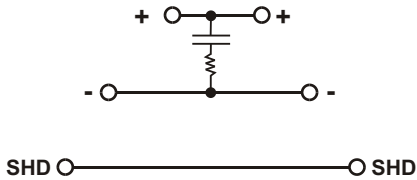

Line Terminator

Isolated
Cat. #7919440000