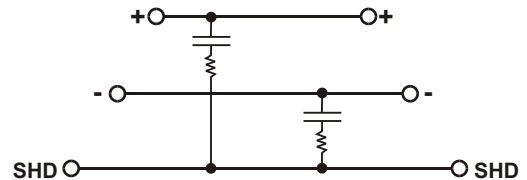

Isolated
Cat. #7919440000

Line Terminator

Non-Isolated
Cat. #7919440010

Trunk Terminal

Cat. #7919420010 or 7919420000 without test sockets

Surge Protection

Cat. #7919430000

Specifications