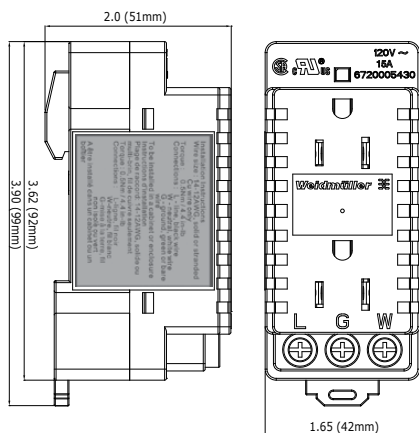

Duplex w/ LED