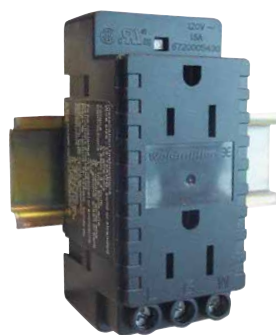

Duplex w/ LED