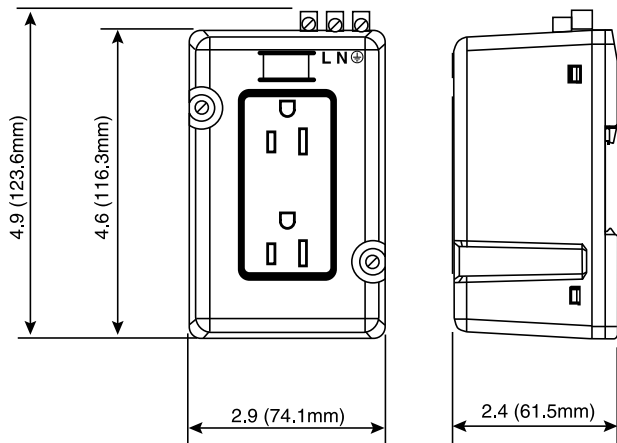

### Flexible Mounting

35mm DIN-rail or  
panel mounted

Let's connect.

[www.weidmuller.com](http://www.weidmuller.com)

**Weidmüller**

## Availability- DIN-Rail Receptacles

This DIN-rail mountable duplex receptacle makes adding a 120V maintenance AC outlet to control cabinets quick and easy. It mounts on standard 35mm DIN-rail.

Description	Part Number
DRAC DP 20 - 20A, 120VAC Dual Outlet	6720005420
DRAC DP 15 - 15A, 120VAC Dual Outlet	6720005421
DRAC GF 15 - 15A, 120VAC GFI Outlet	6720005422
DRAC GF 20 - 20A, 120VAC GFI Outlet	6720005423