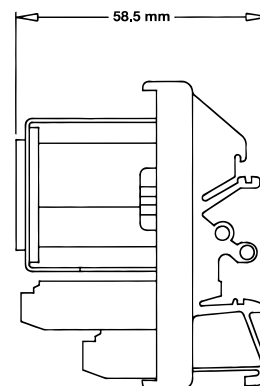

Weidmüller, Canada
10 Spy Court
Markham, Ontario L3R 5H6
Telephone: (800) 268-4080
Facsimile: (877) 300-5635
Email: info1@weidmuller.ca
Website: www.weidmuller.ca

Weidmüller, Mexico
Blvd. Hermanos Serdán 698,
Col. San Rafael Oriente
Puebla, Puebla, Mexico
C.P. 72029
Telephone: 01 222 2686267
Facsimile: 01 222 2686219
Email: clientes@weidmuller.com.mx
Website: www.weidmuller.com.mx

Weidmüller, United States
821 Southlake Blvd.
Richmond, Virginia 23236
Telephone: (800) 849-9343
Facsimile: (804) 379-2593
Email: info@weidmuller.com
Website: www.weidmuller.com