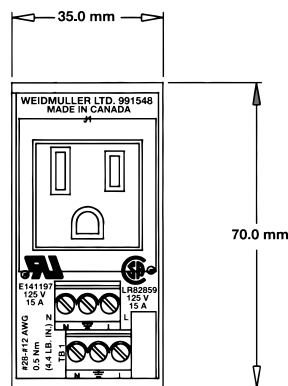

Weidmüller, Canada
10 Spy Court
Markham, Ontario L3R 5H6
Telephone: (800) 268-4080
Facsimile: (877) 300-5635
Email: info1@weidmuller.ca
Website: www.weidmuller.ca

Weidmüller, Mexico
Blvd. Hermanos Serdán 698,
Col. San Rafael Oriente
Puebla, Puebla, Mexico
C.P. 72029
Telephone: 01 222 2686267
Facsimile: 01 222 2686219
Email: clientes@weidmuller.com.mx
Website: www.weidmuller.com.mx

Weidmüller, United States
821 Southlake Blvd.
Richmond, Virginia 23236
Telephone: (800) 849-9343
Facsimile: (804) 379-2593
Email: info@weidmuller.com
Website: www.weidmuller.com